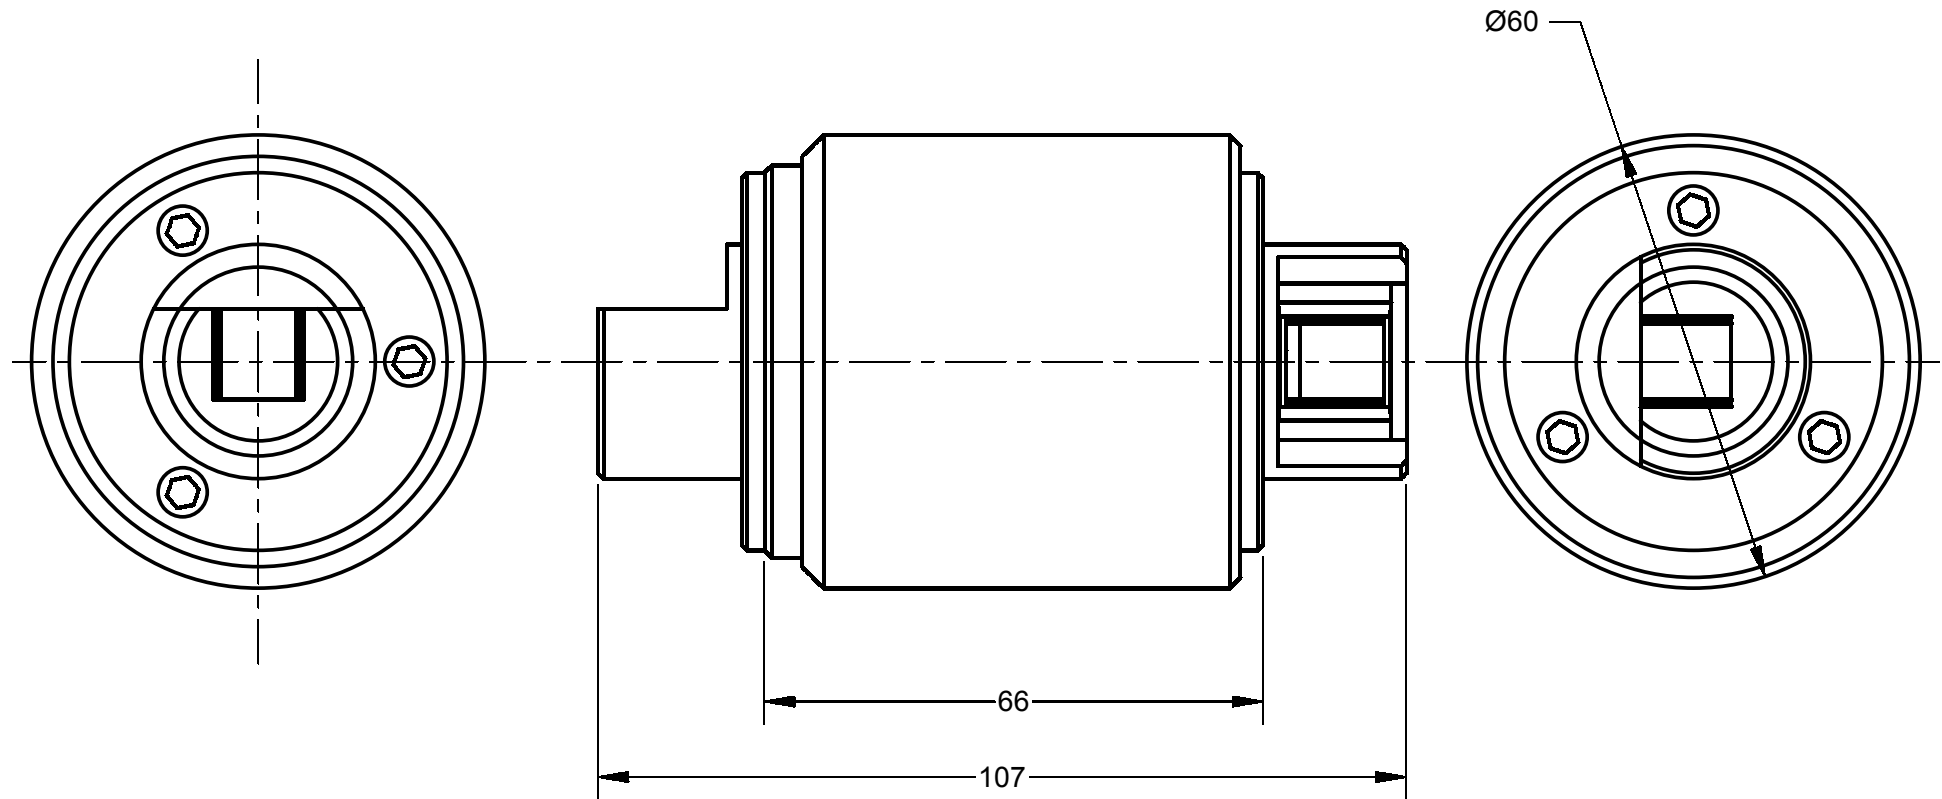

DRAWING FOR INFORMATION PURPOSES ONLY
 DOES NOT FORM A PART OF ANY SPECIFICATION
 IMPLIED OR OTHERWISE

DESIGN SUBJECT TO CHANGE WITHOUT NOTICE

DO NOT SCALE DRAWING

HOUSING MATERIAL: ALUMINIUM ALLOY, BLACK ANODISED

FOI 5/57 BROADBAND FARADAY
 ISOLATOR INTERFACE DIAGRAM

Scale 1:1	Drawn S. PAYNE	Approved P. FRANKS	Issue 1	Date 24/12/02
	Drawing No.	Dims. mm	Tolerances Unless Otherwise Stated ±0.1	